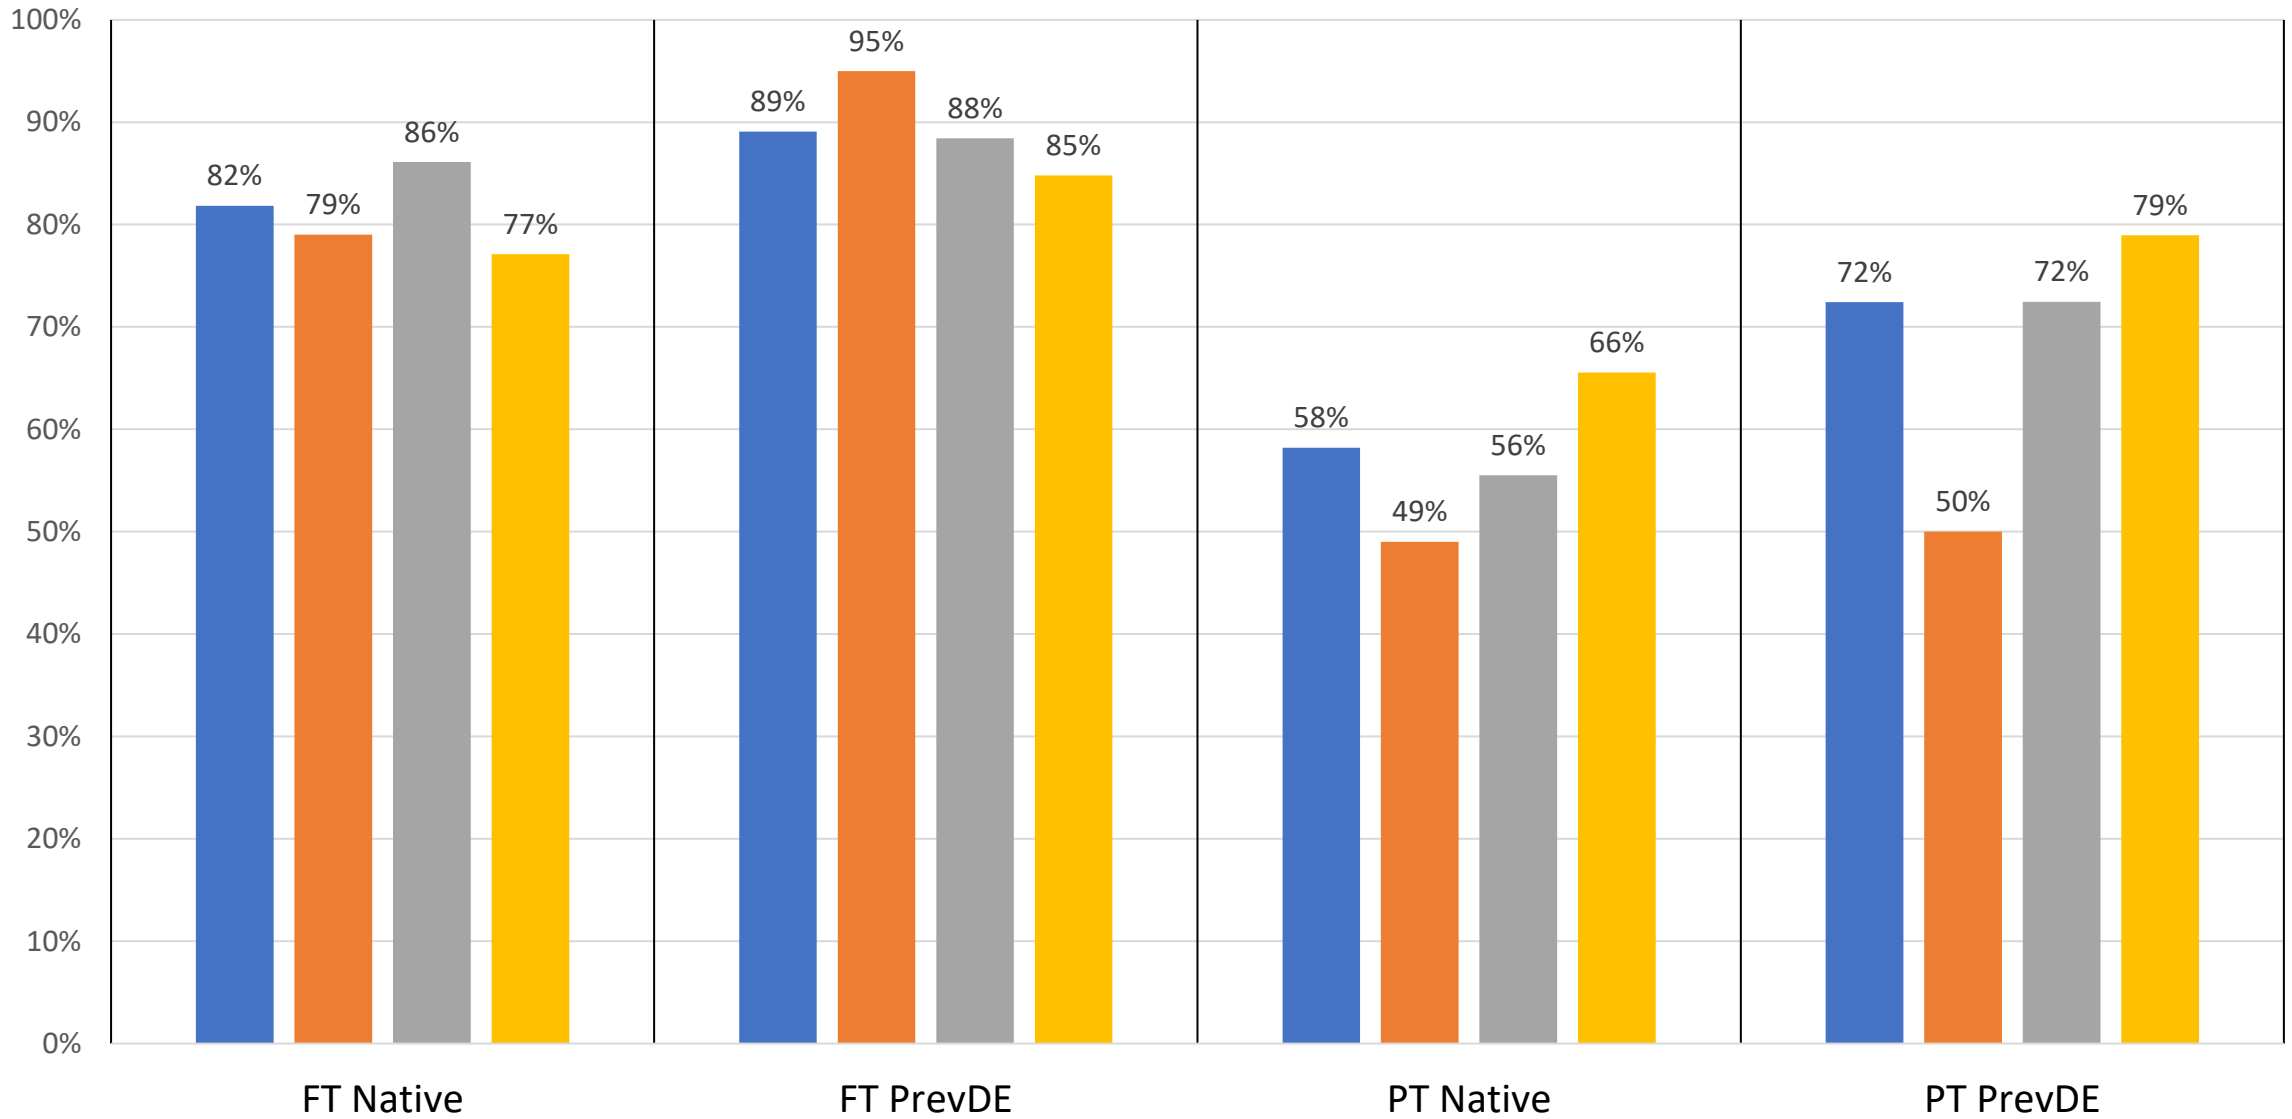

# Fall to Spring FTIC Retention by Attendance, Previous DE, & Degree

■ All Award Levels ■ AA&S ■ AAS ■ AS

Note: Based on Fall 2021 -> Spring 2022, including retention or transfer, for total awards and for the three degrees.

# Fall to Spring FTIC Retention by Attendance, Previous DE, & Race/Ethnicity

■ White    
 ■ African American/Black    
 ■ Hispanic/Latino    
 ■ 2 or more races

Note: Based on combined FTIC Cohorts for Fall 2018 through Fall 2021, including retention or transfer, for award levels