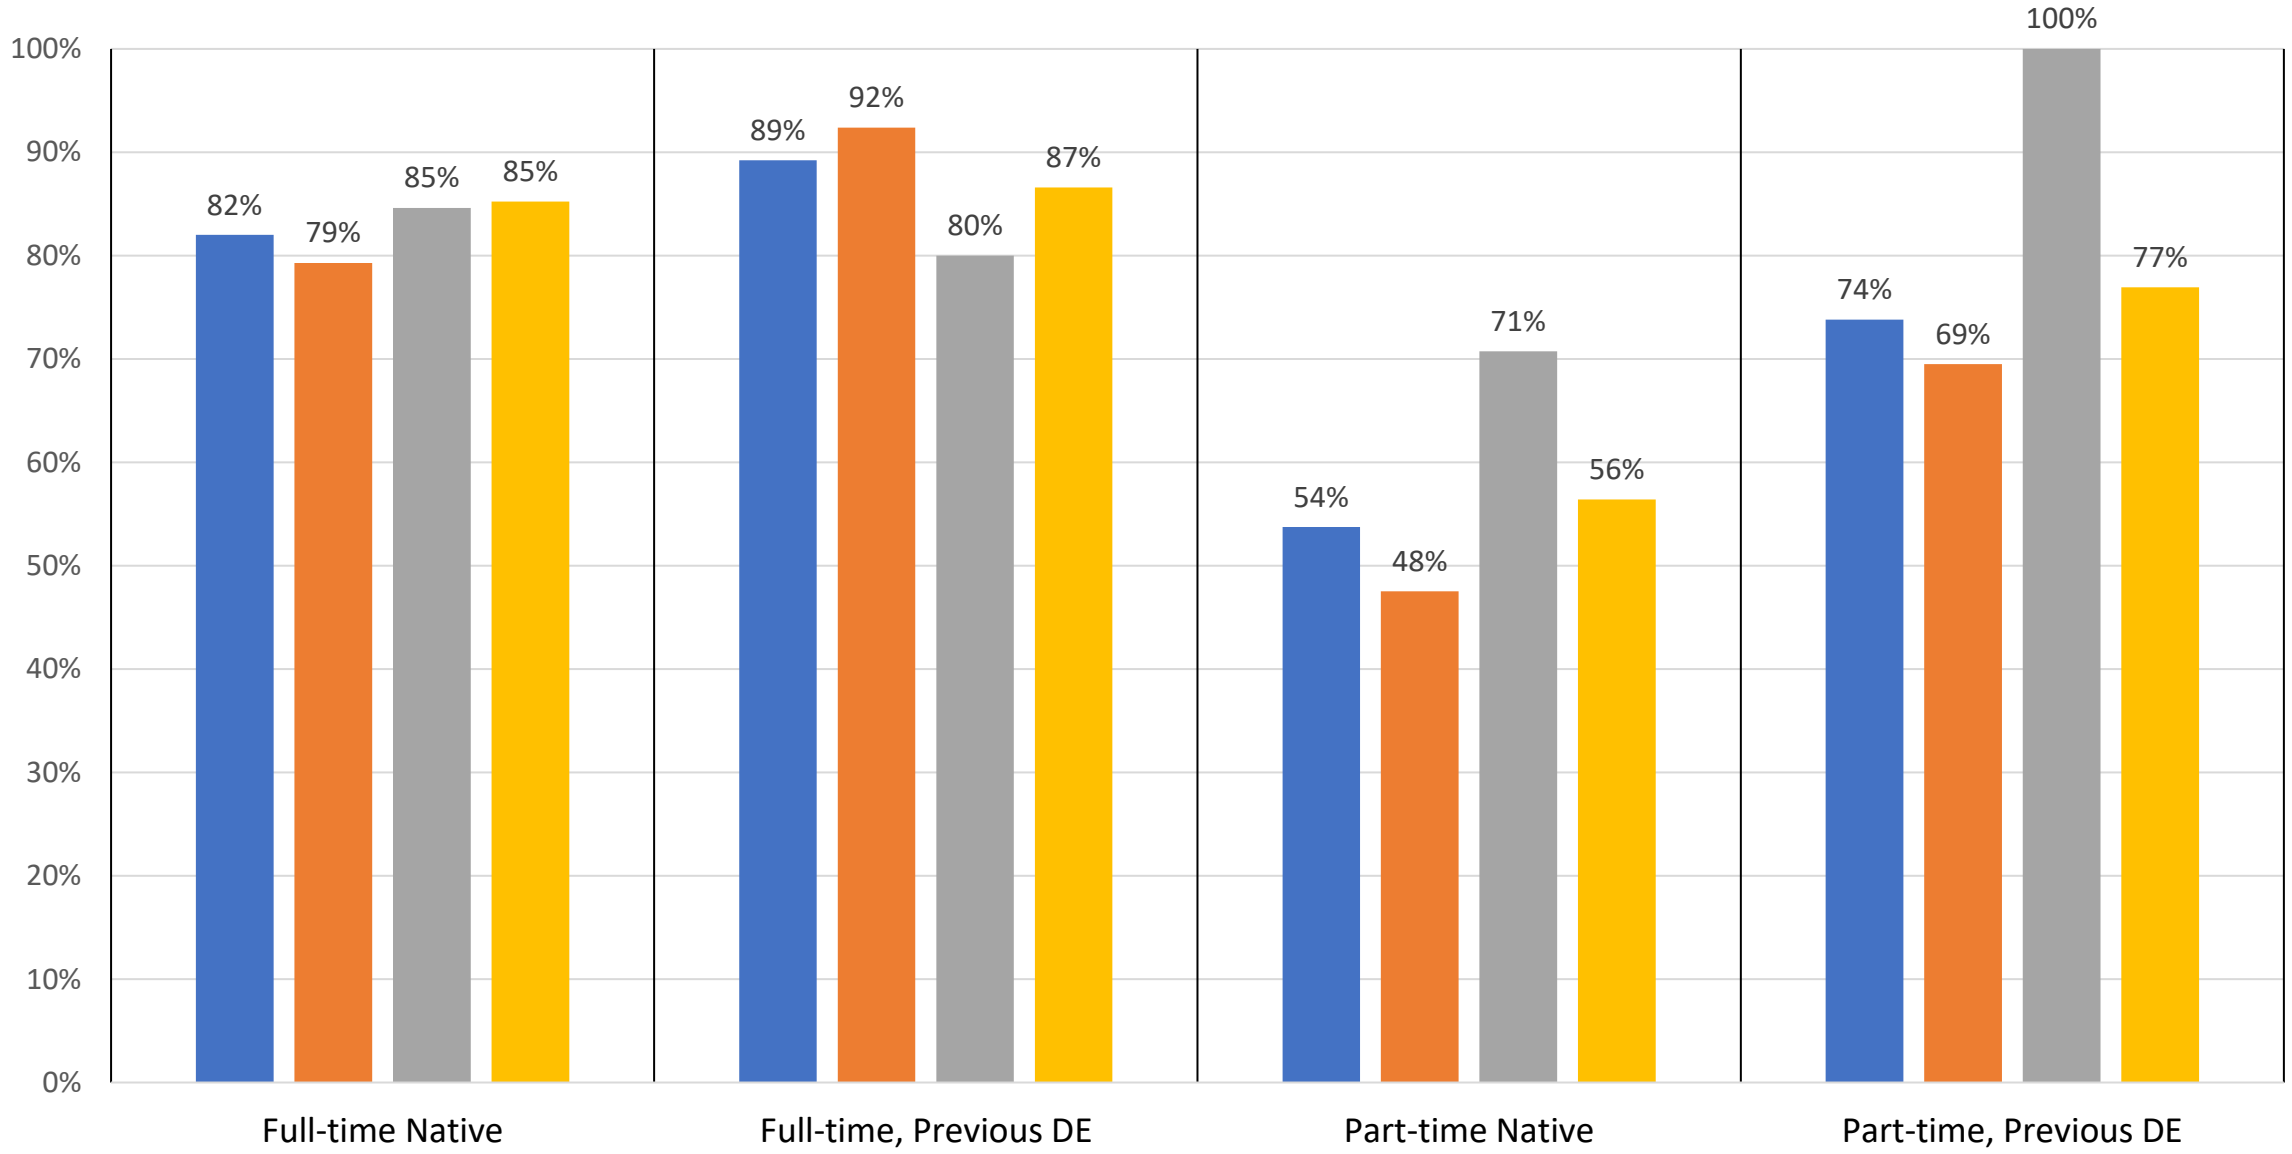

# Fall to Spring FTIC Retention by Attendance, Previous DE, & Degree

■ All Award Levels ■ AA&S ■ AAS ■ AS

Note: Based on Fall 2021 -> Spring 2022, including retention or transfer, for total awards and for the three degrees.

# Fall to Spring FTIC Retention by Attendance, Previous DE, & Race/Ethnicity

■ White    
 ■ African American/Black    
 ■ Hispanic/Latino    
 ■ 2 or more races

Note: Based on combined FTIC Cohorts for Fall 2018 through Fall 2021, including retention or transfer, for award levels