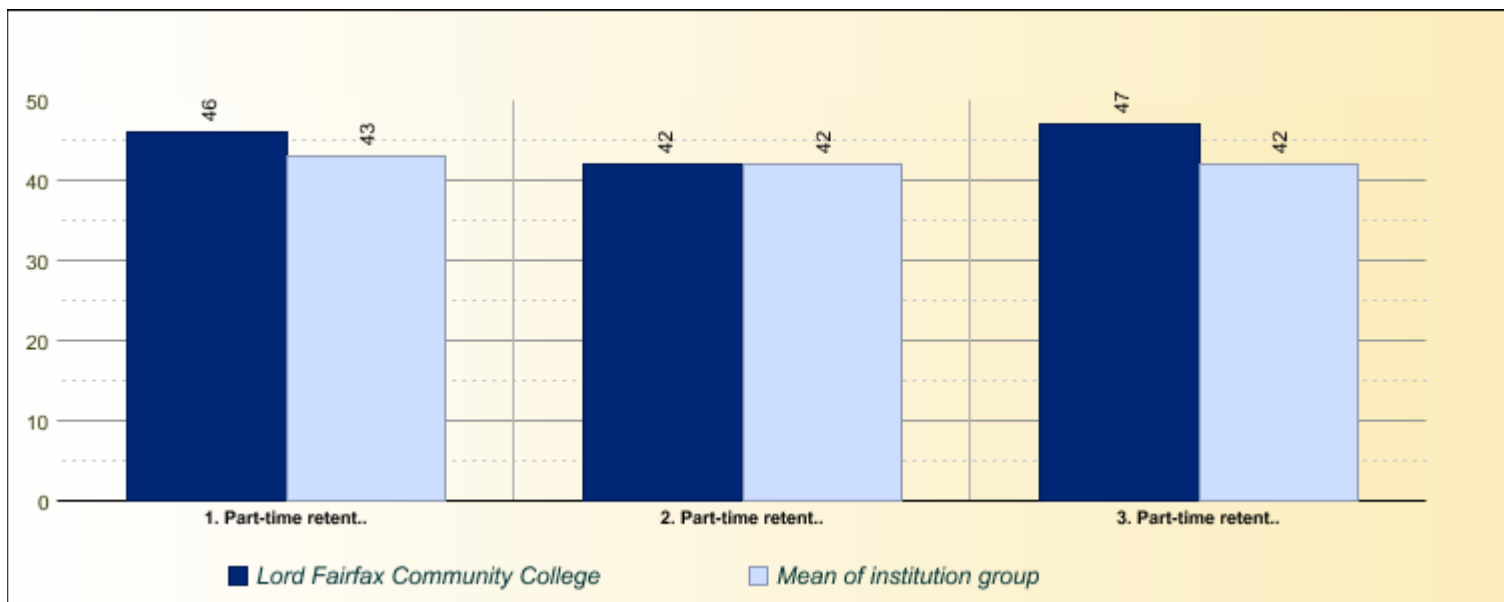

## Lord Fairfax Community College

1. Part-time retention rate, 2014 - (14): 46;43
2. Part-time retention rate, 2013 - (13): 42;42
3. Part-time retention rate, 2012 - (12): 47;42

Institution group = 2-year public institutions in ALL STATES