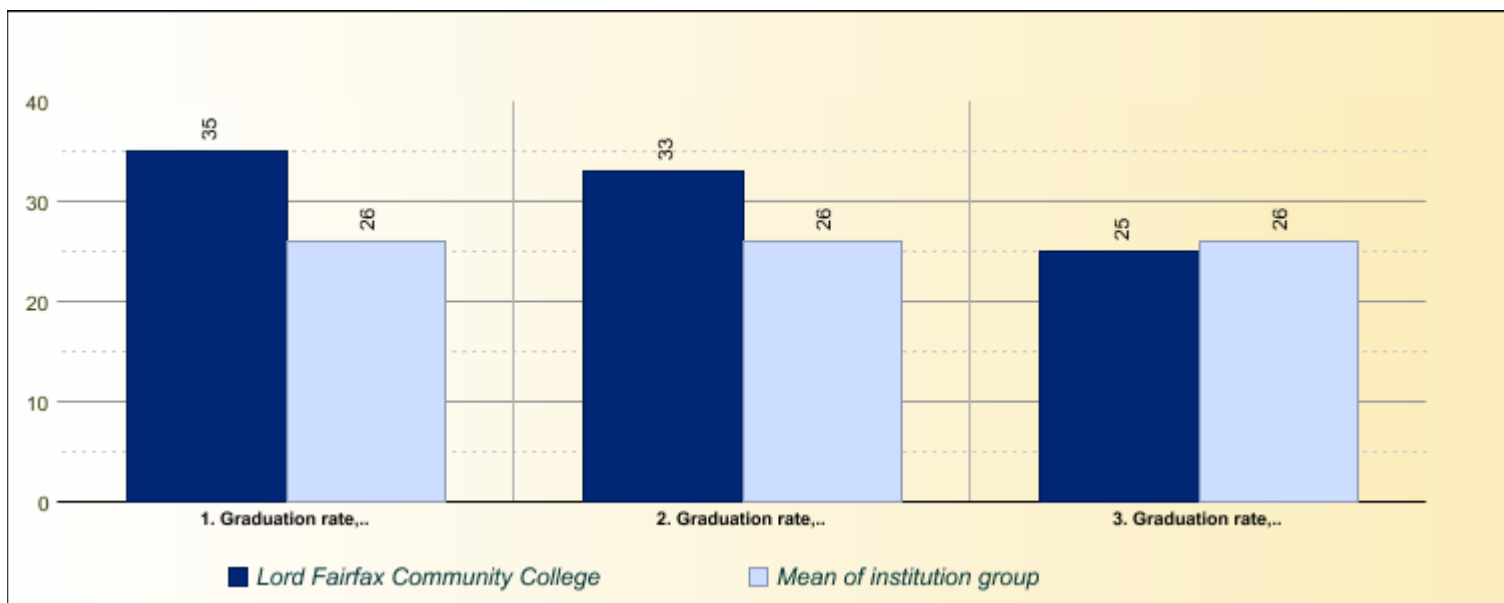

Lord Fairfax Community College

1. Graduation rate, total cohort - (14): 35;26
2. Graduation rate, total cohort - (13): 33;26
3. Graduation rate, total cohort - (12): 25;26

Institution group = 2-year public institutions in ALL STATES