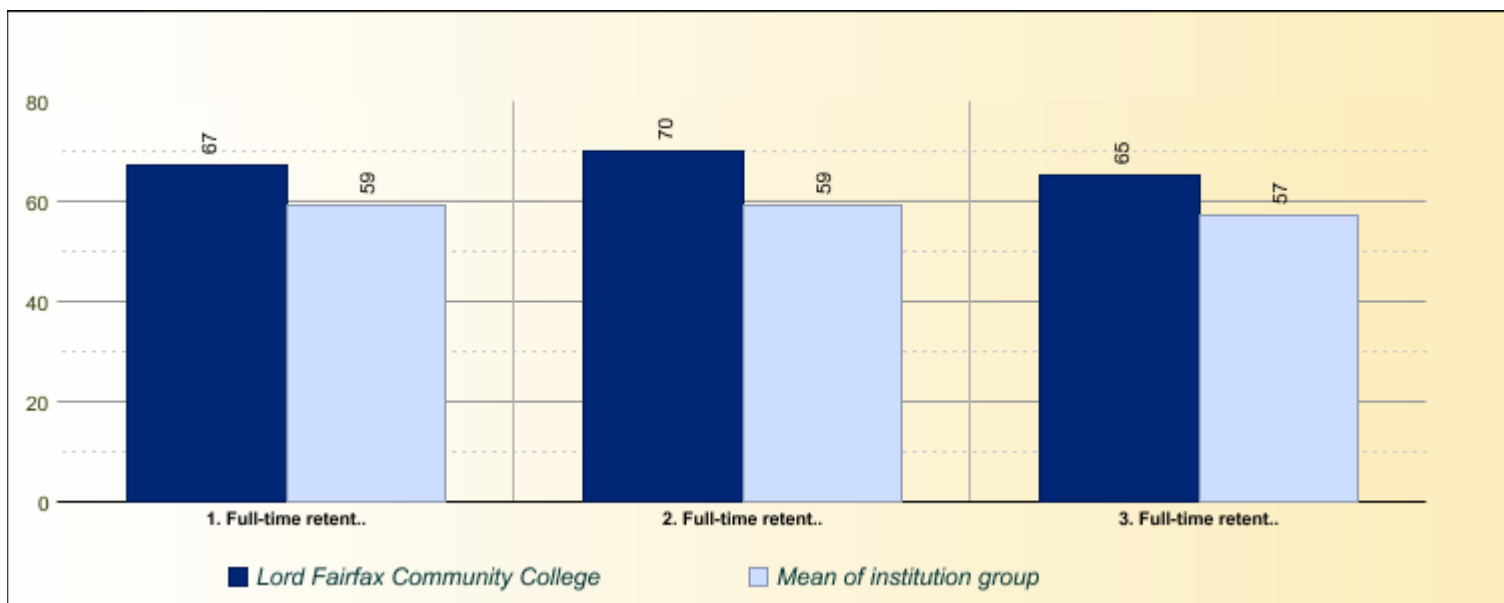

Lord Fairfax Community College

1. Full-time retention rate, 2014 - (14): 67;59
2. Full-time retention rate, 2013 - (13): 70;59
3. Full-time retention rate, 2012 - (12): 65;57

Institution group = 2-year public institutions in ALL STATES